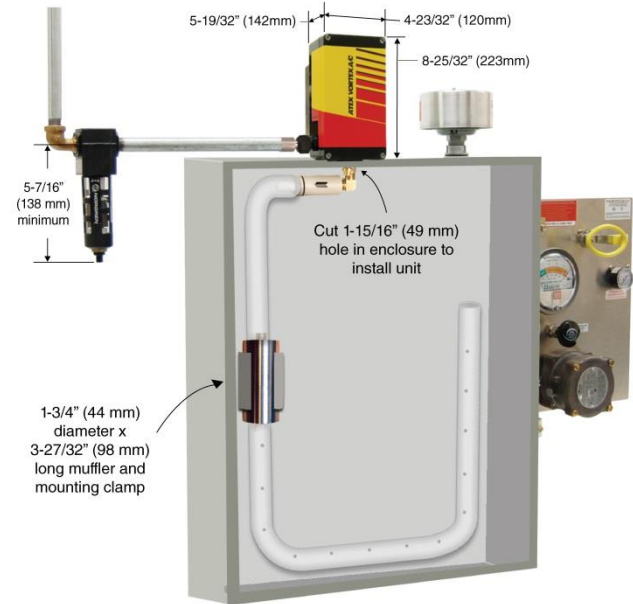

ATEX Vortex A/C Enclosure Cooler

Models 74x5 and 73x5
(ATEX Hazardous Location)

ATEX Zones 2 and 22
Temperature Class T4 Areas

SPECIFICATIONS

Product	Thermostat	Includes filter?	Cooling Capacity	
			BTU/hr	Watts
7415	Mechanical	Yes	900	264
7315	Mechanical	No	900	264
7425	Mechanical	Yes	1500	440
7325	Mechanical	No	1500	440
7435	Mechanical	Yes	2500	733
7335	Mechanical	No	2500	733

Notes: Specifications are for 100 psig (6.9 bar) compressed air
Cold Air Ducting Kits and Cold Air Mufflers included with 74x5 and 73x5
Use of a purge system is required. Purge system and spark arrestor are not included.