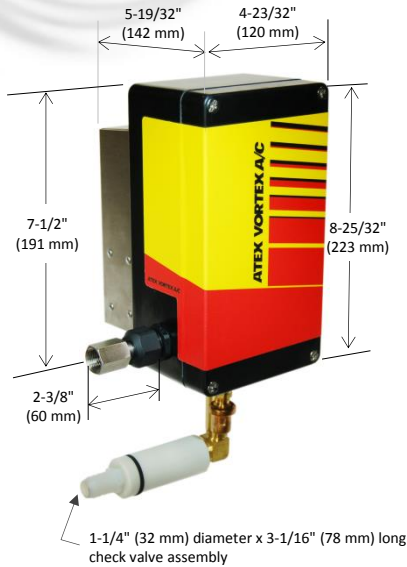

ATEX Vortex A/C Enclosure Cooler

Models 74x5 and 73x5
(ATEX Hazardous Location)

ATEX Zones 2 and 22
Temperature Class T4 Areas

SPECIFICATIONS

Product	Thermostat	Includes filter?	Cooling Capacity	
			BTU/hr	Watts
7415	Mechanical	Yes	900	264
7315	Mechanical	No	900	264
7425	Mechanical	Yes	1500	440
7325	Mechanical	No	1500	440
7435	Mechanical	Yes	2500	733
7335	Mechanical	No	2500	733

Notes: Specifications are for 100 psig (6.9 bar) compressed air
Cold Air Ducting Kits and Cold Air Mufflers included with 74x5 and 73x5
Use of a purge system is required. Purge system and spark arrestor are not included.