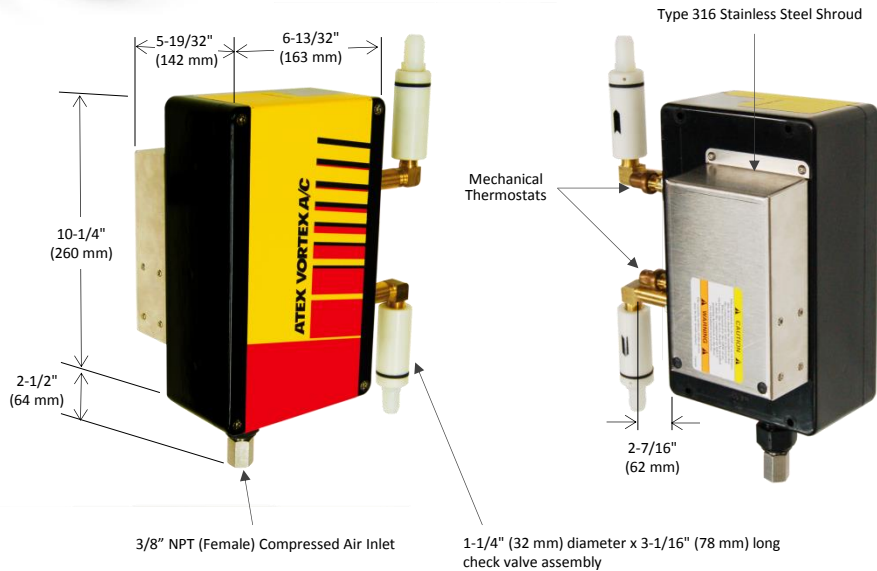

# ATEX Vortex A/C Enclosure Cooler

Models 7470 and 7370  
(ATEX Hazardous Location)

ATEX Zones 2 and 22  
Temperature Class T4 Areas

## SPECIFICATIONS

Product	Thermostat	Includes filter?	Cooling Capacity	
			BTU/hr	Watts
7470	Mechanical	Yes	5000	1465
7370	Mechanical	No	5000	1465

Notes: Specifications are for 100 psig (6.9 bar) compressed air  
Cold Air Ducting Kits and Cold Air Mufflers included with 7470 and 7370  
Use of a purge system is required. Purge system and spark arrestor are not included.