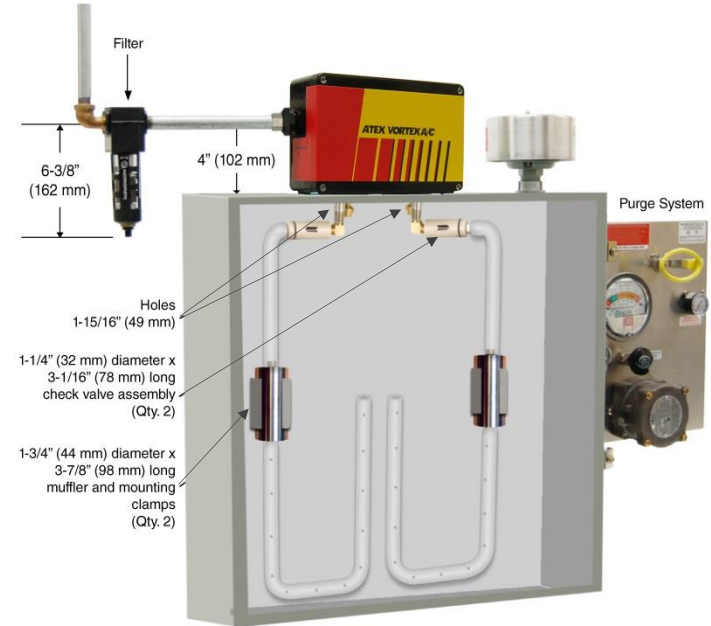

# ATEX Vortex A/C Enclosure Cooler

Models 7470 and 7370  
(ATEX Hazardous Location)

ATEX Zones 2 and 22  
Temperature Class T4 Areas

## SPECIFICATIONS

Product	Thermostat	Includes filter?	Cooling Capacity	
			BTU/hr	Watts
7470	Mechanical	Yes	5000	1465
7370	Mechanical	No	5000	1465

Notes: Specifications are for 100 psig (6.9 bar) compressed air  
Cold Air Ducting Kits and Cold Air Mufflers included with 7470 and 7370  
Use of a purge system is required. Purge system and spark arrestor are not included.